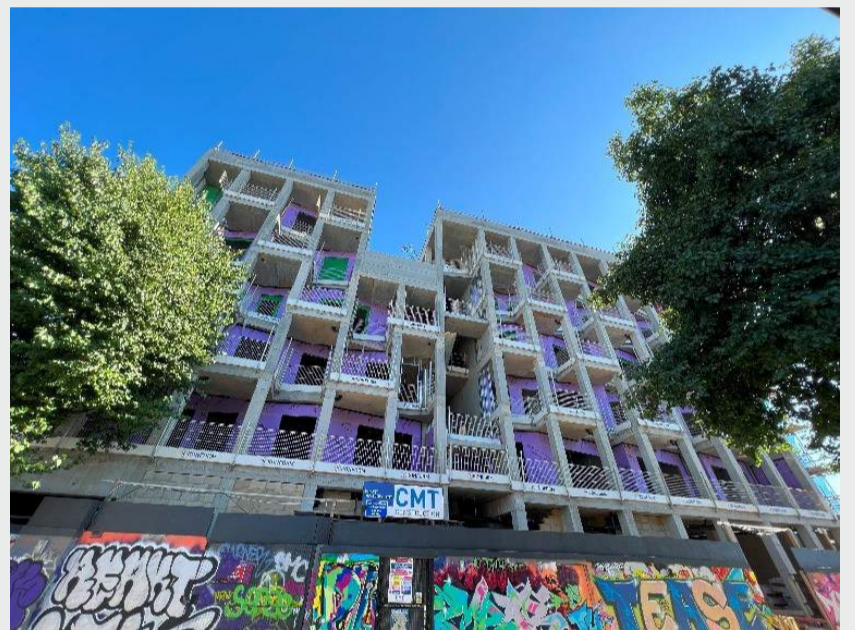

Project Info: 25 TREGO ROAD

Project Update

Progress has really ramped up at Trego Road. We now have daily around seventy operatives on site and as new areas of work open-up, this is growing quickly. We are closing in our internal walls and ceilings and are following up with the installation of kitchens and sanitaryware in the bathrooms.